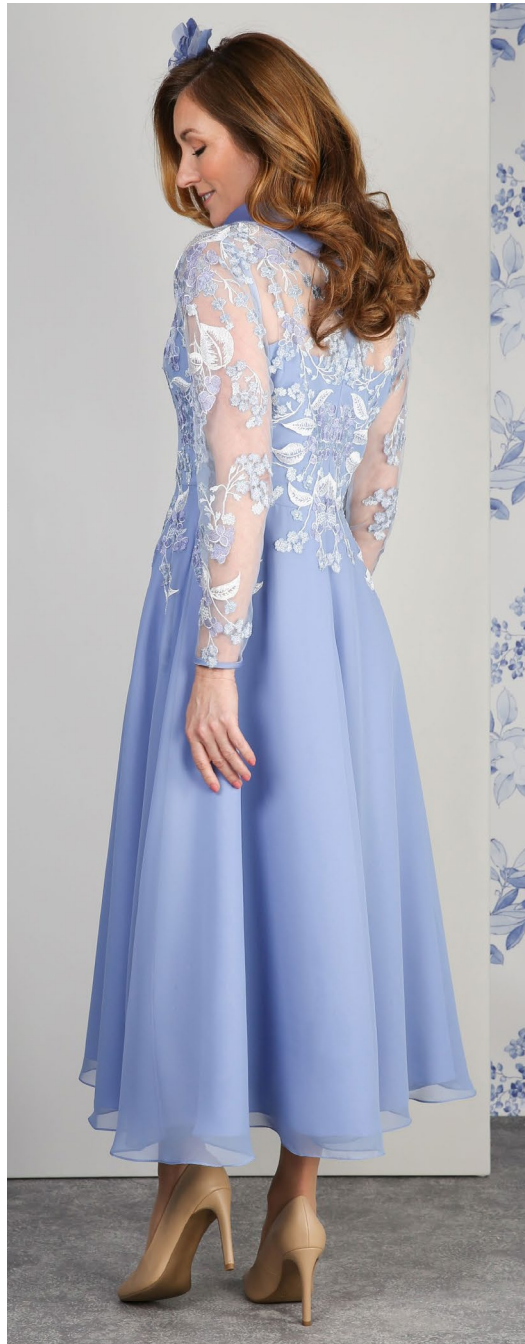

Blue Skies

RDAD1192

$150